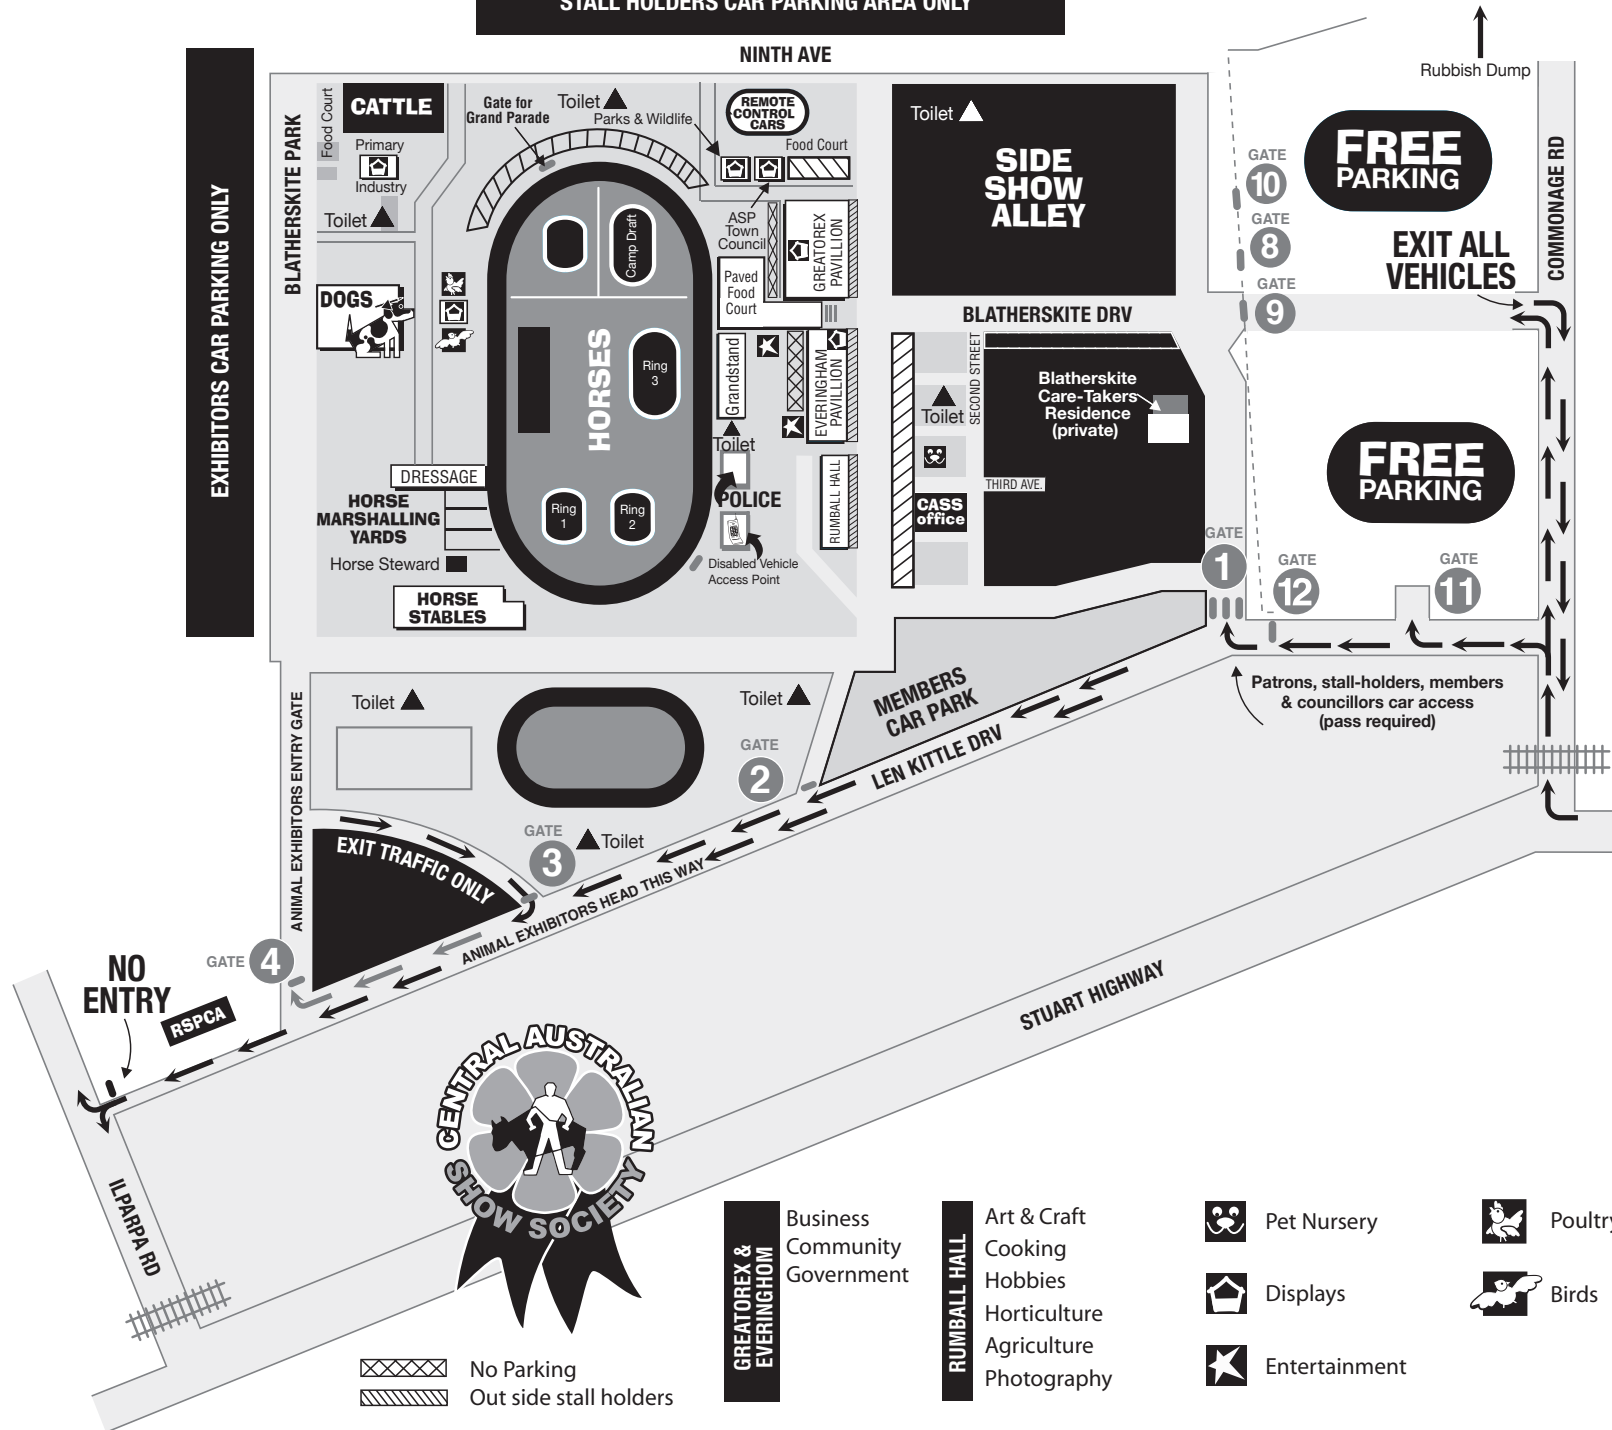

**STALL HOLDERS CAR PARKING AREA ONLY**

**EXHIBITORS CAR PARKING ONLY**

**BLATHERSKITE PARK**

**NINTH AVE**

**SIDE SHOW ALLEY**

**BLATHERSKITE DRV**

**MEMBERS CAR PARK**

**STUART HIGHWAY**

**COMMONAGE RD**

**NO ENTRY**

**RSPCA**

- No Parking
- Out side stall holders

**GREATOREX & EVERINGHAM**

- Business
- Community
- Government

**RUMBALL HALL**

- Art & Craft
- Cooking
- Hobbies
- Horticulture
- Agriculture
- Photography

- |               |         |
|---------------|---------|
| Pet Nursery   | Poultry |
| Displays      | Birds   |
| Entertainment |         |