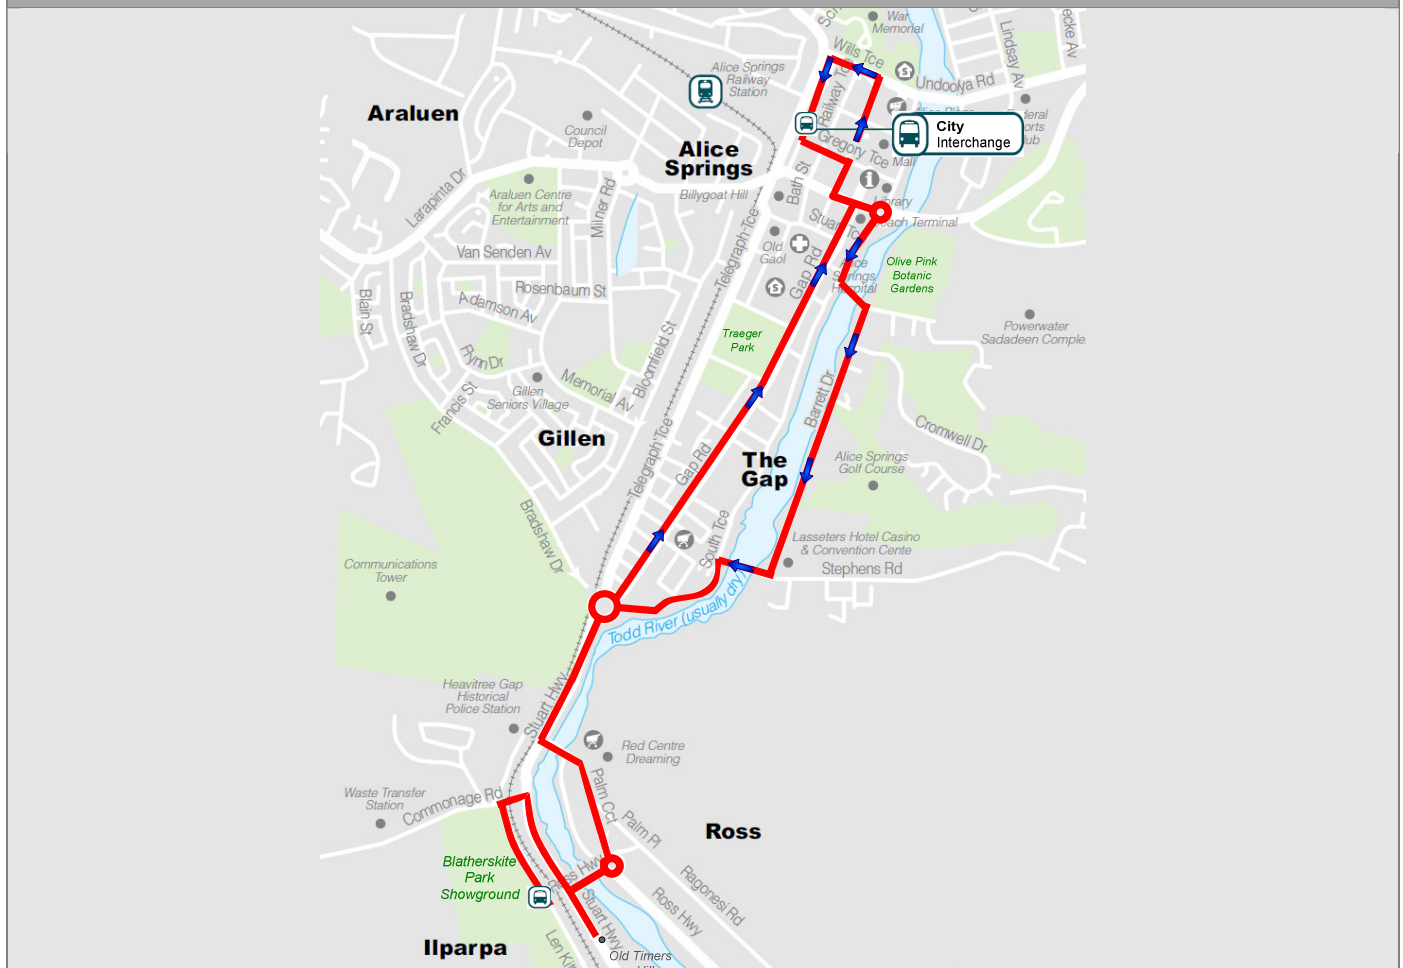

ALICE SPRINGS SHOW

Friday 1 – Saturday 2 July 2011

The Northern Territory Government will be providing a **FREE** shuttle buses for the public to attend the 52nd Annual Alice Springs Show at Blatherskite Park. Buses will pick up and drop off at bus stops along the route.

FREE Shuttle Bus Departure Times

TO BLATHERSKITE PARK		FROM BLATHERSKITE PARK	
From City Interchange		To City Interchange	
Friday	Saturday	Friday	Saturday
09:30am to 1:30pm at regular intervals	09:30am to 2:30pm at regular intervals	2:30pm to 6:00pm at regular intervals with last bus departing show at 6:00pm	4:00pm to 7:30pm at regular intervals with last bus departing show at 7:30pm

Please Note: Service times are an approximation only and may vary due to traffic and weather conditions.

Route of Travel

For further information please phone the Department of Lands and Planning on **8924 7666** between 6:45am - 4:30pm Monday to Friday, 9am - 1pm Saturday or visit our website at www.nt.gov.au/freebuses